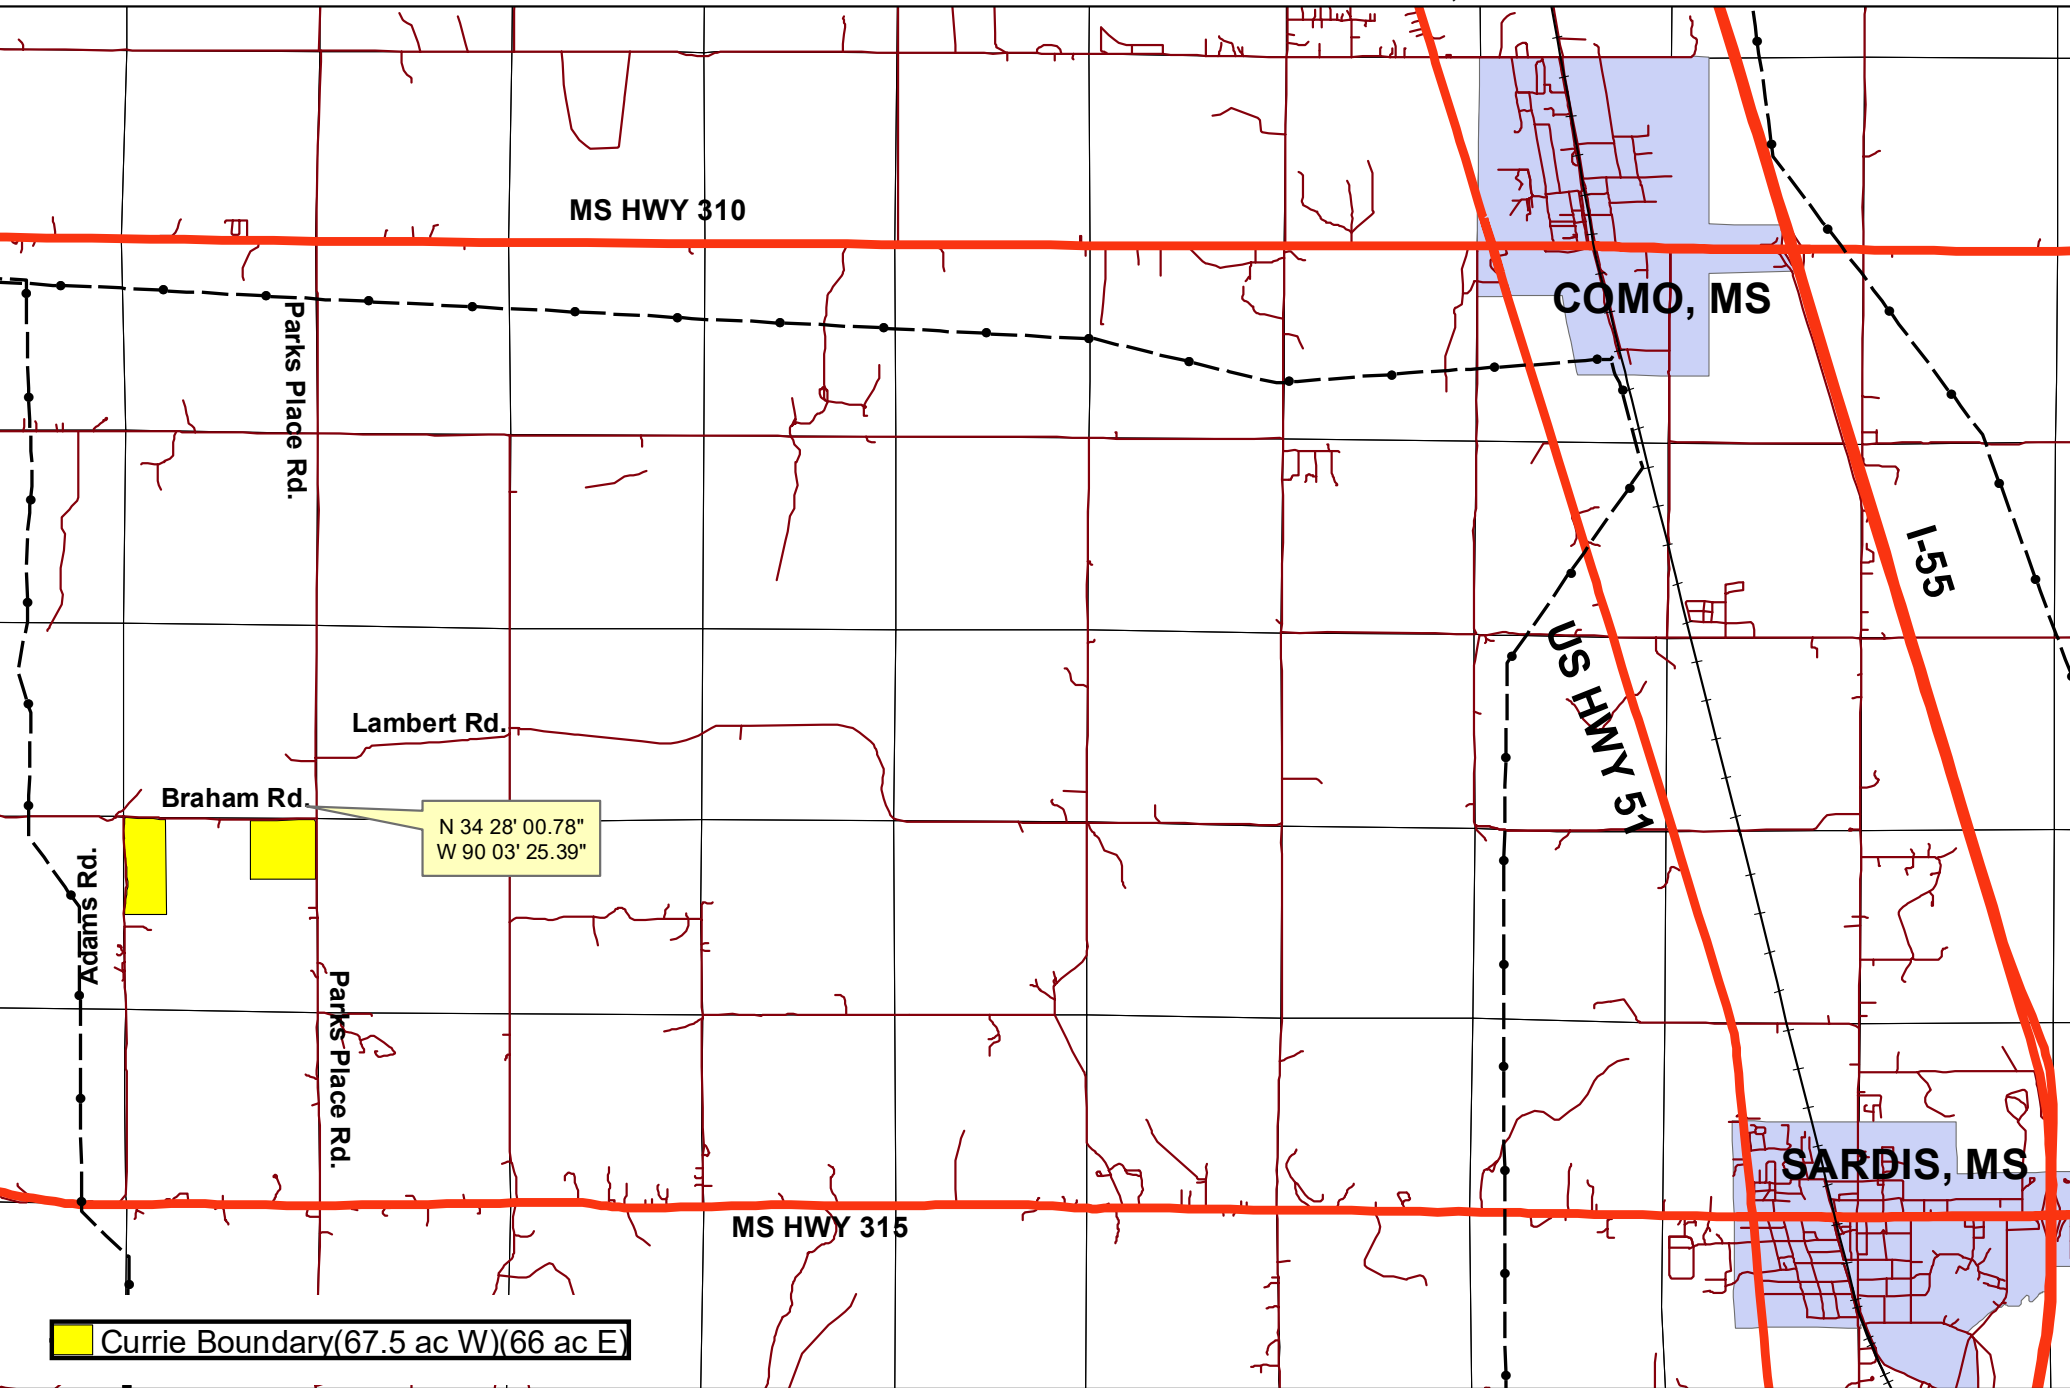

Francis C. Currie Marital Trust  
Pt NW1/4 & Pt NE1/4 Sec.20 T7S R8W Panola Co.,MS

Scale 1:63,360 (1 " = Mile')

Prepared by : Canale Forest Mgt. Co.  
P.O. Box 1786  
Oxford, MS 38655  
(662) 236-5435